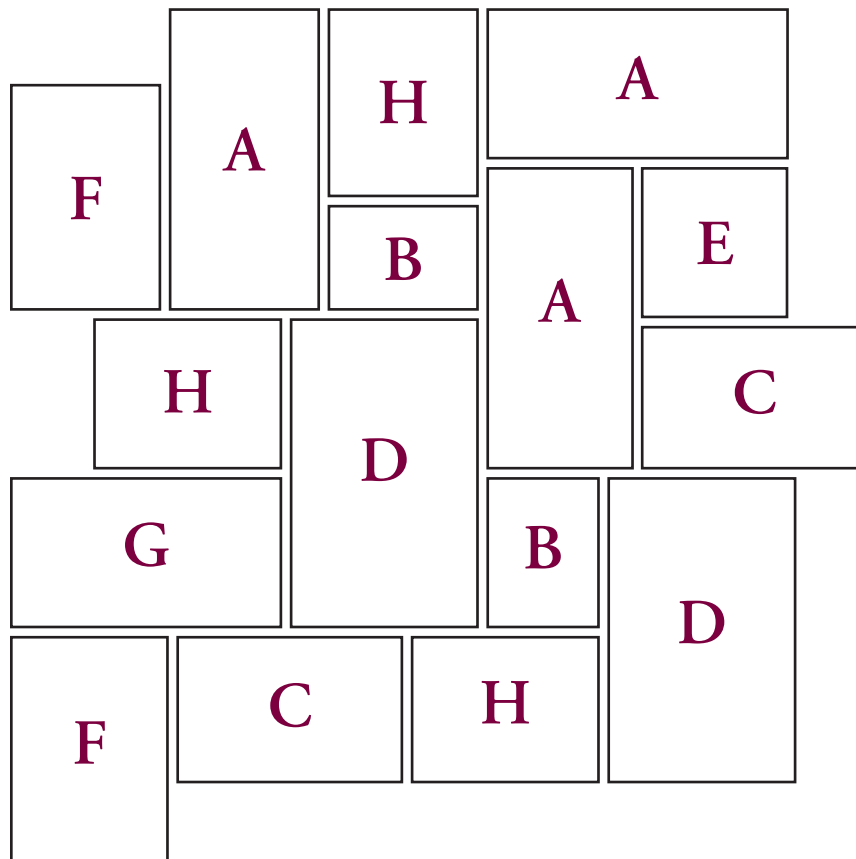

Cirencester Stone
 14 King's Road
 Clifton
 Bristol
 BS8 4AB
 United Kingdom

T: 0117 970 6880
F: 0117 923 8187
 info@cirencesterstone.co.uk
 www.cirencesterstone.co.uk

FLOORING PATTERNS:

Country Pattern

Ref	No of Pieces	Size (mm)	m ²	Ref	No of Pieces	Size (mm)	m ²
A	3	806 x 400 x 20	N/A	E	1	400 x 400 x 20	N/A
B	2	300 x 400 x 20	N/A	F	2	603 x 400 x 20	N/A
C	2	606 x 400 x 20	N/A	G	1	706 x 400 x 20	N/A
D	2	806 x 500 x 20	N/A	H	3	500 x 400 x 20	N/A

PLEASE NOTE:

Cirencester Stone only supply natural stones and no two pieces are exactly alike. There will be variations in marking and shading and there may be small variations in all dimensions. The material should be looked at to establish colour and marking characteristics and we recommend you view your pattern with your installer prior t the stone being fixed and, if it's a random pattern, shuffle to get the desire effect.