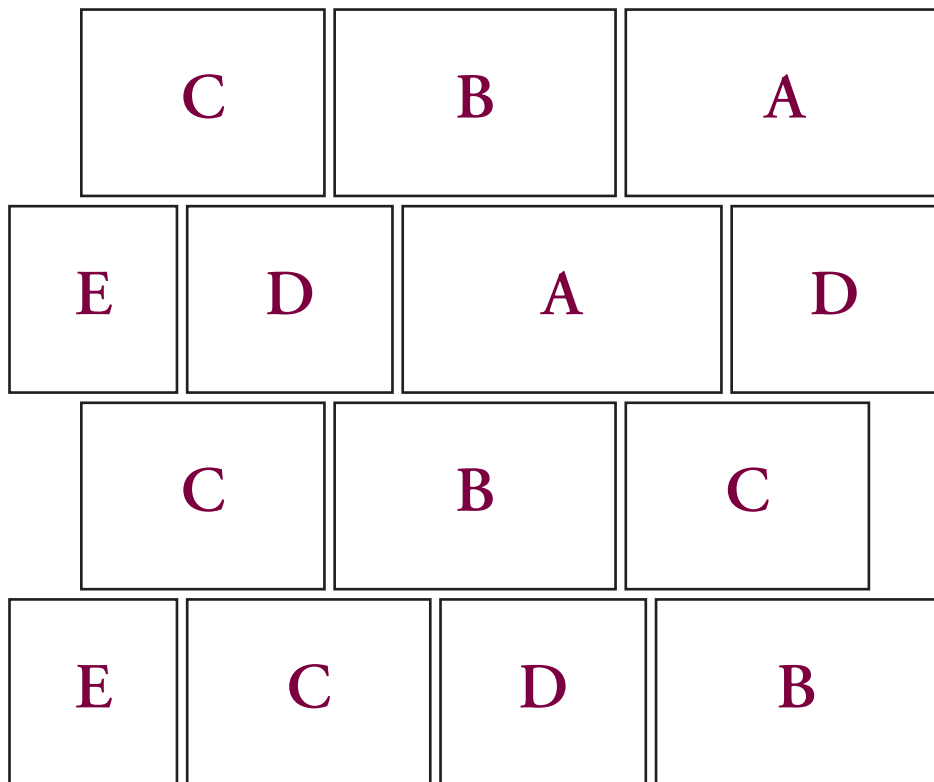

Cirencester Stone
14 King's Road
Clifton
Bristol
BS8 4AB
United Kingdom

T: 0117 970 6880
F: 0117 923 8187
info@cirencesterstone.co.uk
www.cirencesterstone.co.uk

FLOORING PATTERNS:

Running Lengths

Ref	No of Pieces	Size (mm)	m ²
A	N/A	850 x 500 x 20	N/A
B	N/A	750 x 500 x 20	N/A
C	N/A	650 x 500 x 20	N/A
D	N/A	550 x 500 x 20	N/A
E	N/A	450 x 500 x 20	N/A

PLEASE NOTE:

Cirencester Stone only supply natural stones and no two pieces are exactly alike. There will be variations in marking and shading and there may be small variations in all dimensions. The material should be looked at to establish colour and marking characteristics and we recommend you view your pattern with your installer prior to the stone being fixed and, if it's a random pattern, shuffle to get the desired effect.